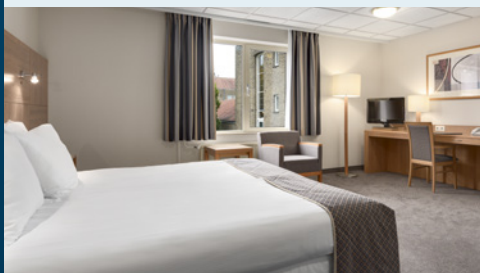

celebrations

gym

meetings

pool

509 ROOMS

- 313 standard rooms
- 114 single standard rooms
- 56 superior rooms
- 15 superior single rooms
- 8 connecting rooms
- 3 rooms adapted for the disabled

ROOM FACILITIES