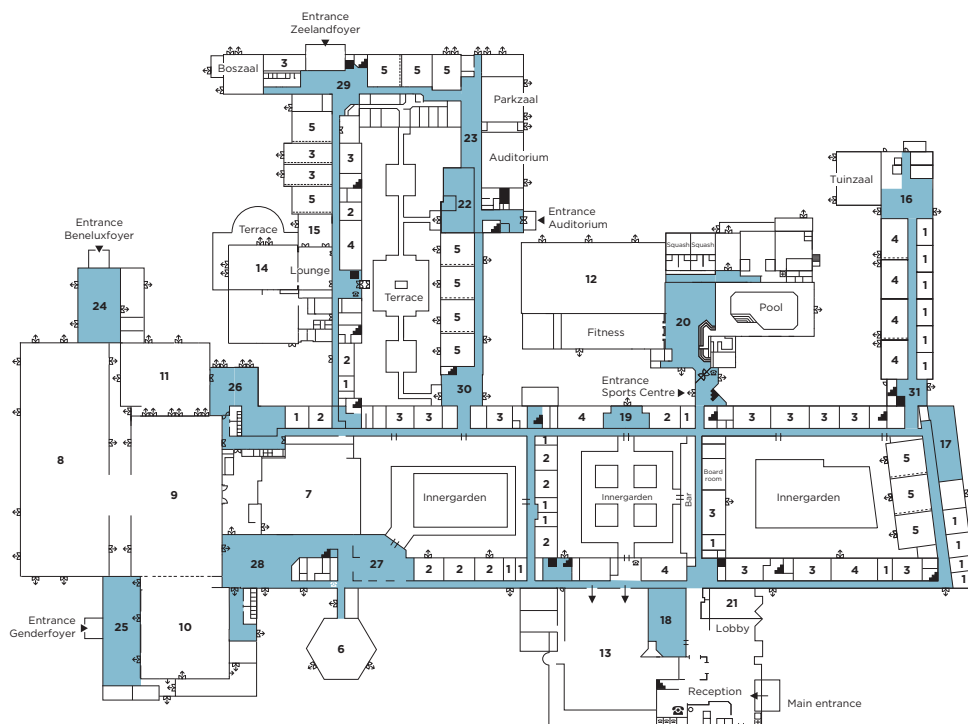

celebrations

gym

meetings

pool

509 ROOMS

- 313 standard rooms
- 114 single standard rooms
- 56 superior rooms
- 15 superior single rooms
- 8 connecting rooms
- 3 rooms adapted for the disabled

ROOM FACILITIES

MEETINGS & EVENTS

- 80 meeting rooms
- 4500 m² conference halls
- auditorium with 260 seats
- suitable for trainings, conferences, trade fairs, events and seminars.

- 1 8-Person Room
- 2 16-Person Room
- 3 22-Person Room
- 4 30-Person Room
- 5 40-Person Room
- 6 Baroniazaal
- 7 Brabantzaal
- 8 Beneluxzaal
- 9 Kempenzaal
- 10 Genderzaal
- 11 Diezezaal
- 12 Multi-functional / Sports hall